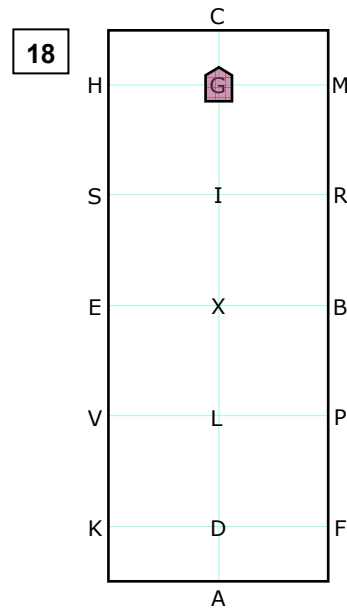

G Halt. Salute.

- Working trot
- Medium trot
- Free walk
- Rein back
- Halt