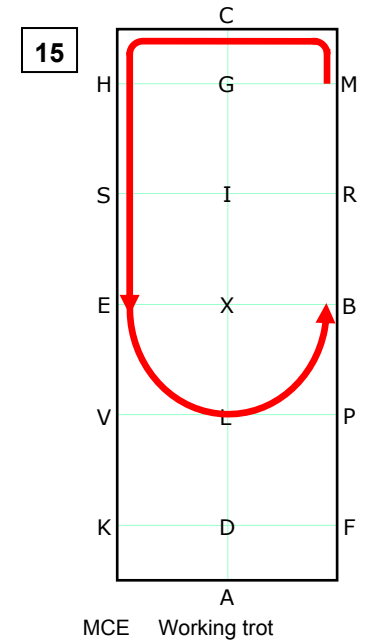

X Rein back 3-4 steps

XBR Working trot
RGS Medium trot
Half circle left 40m

S-E Working trot
E-F Free walk

FAK Working trot
KXM Medium trot

MCE Working trot
ELB 40m half circle left
horse stretching frame

BX Working trot
20m half circle left
XFAD Working trot

D-G Medium trot

G Halt. Salute.

- Working trot
- Medium trot
- Free walk
- Rein back
- Halt