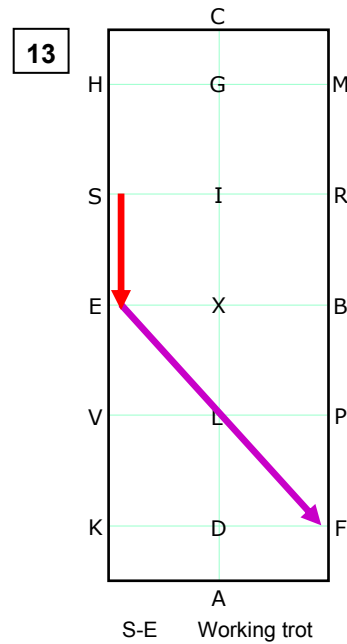

X Rein back 3-4 steps

XBR Working trot
RGS Medium trot
Half circle left 40m

S-E Working trot
E-F Free walk

FAK Working trot
KXM Medium trot

MCE Working trot
ELB 40m half circle left
horse stretching frame

BX Working trot
20m half circle left
XFAD Working trot

D-G Medium trot

G Halt. Salute.

- Working trot
- Medium trot
- Free walk
- Rein back
- Halt