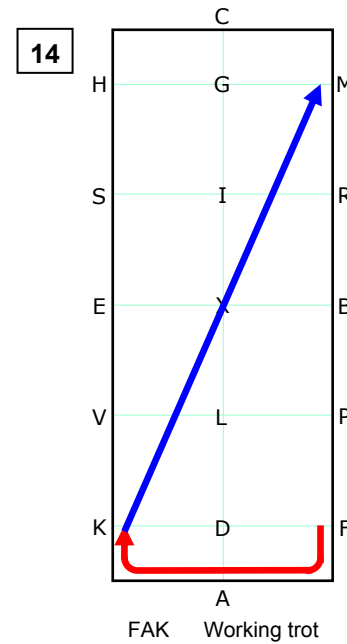

X Rein back 3-4 steps

XBR Working trot
RGS Medium trot
Half circle left 40m

S-E Working trot
E-F Free walk

FAK Working trot
KXM Medium trot

MCE Working trot
ELB 40m half circle left
horse stretching frame

BX Working trot
20m half circle left
XFAD Working trot

D-G Medium trot

G Halt. Salute.

- Working trot
- Medium trot
- Free walk
- Rein back
- Halt