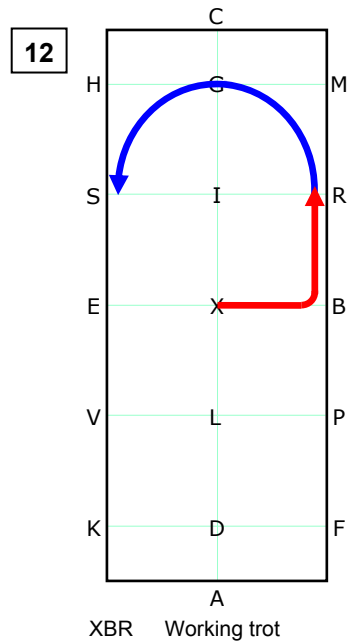

X Rein back 3-4 steps

XBR Working trot
RGS Medium trot
Half circle left 40m

S-E Working trot
E-F Free walk

FAK Working trot
KXM Medium trot

MCE Working trot
ELB 40m half circle left
horse stretching frame

BX Working trot
20m half circle left
XFAD Working trot

D-G Medium trot

G Halt. Salute.

- Working trot
- Medium trot
- Free walk
- Rein back
- Halt