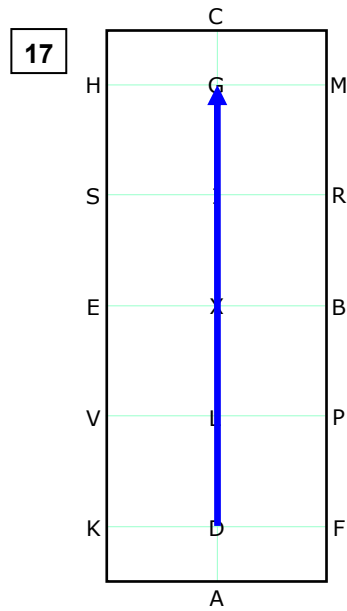

X Rein back 3-4 steps

XBR Working trot
RGS Medium trot
Half circle left 40m

S-E Working trot
E-F Free walk

FAK Working trot
KXM Medium trot

MCE Working trot
ELB 40m half circle left
horse stretching frame

BX Working trot
20m half circle left
XFAD Working trot

D-G Medium trot

G Halt. Salute.

- Working trot
- Medium trot
- Free walk
- Rein back
- Halt