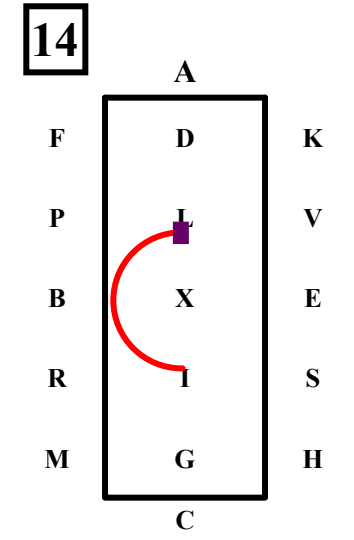

AEnter at Working Trot.
X....Halt.....Salute.

XCH....Collected Trot.

HX....Extended Trot.

X Reins in one hand.
 Collected Trot.
 Circle right 20 metres.

XK ...Extended Trot.
KAF...Reins at will.
 Collected Trot.

FB ... Collected Trot.
 Leaders, Shoulder In.

BH Extended Trot.
HCM ... Working Trot.

MX ... Extended Trot.

X Reins in one hand.
 Collected Trot.
 Circle left 20 metres.

XF Extended Trot.
FAK..... Reins at will,
 Collected Trot.

KE...Collected Trot,
Leaders, Shoulder in.

EM Extended Trot.
MC.....Working Trot.

C.....Working Trot 33m loop left
Halt perpendicular to the centre line
with the driver on the centre line.
Immobile for eight seconds.