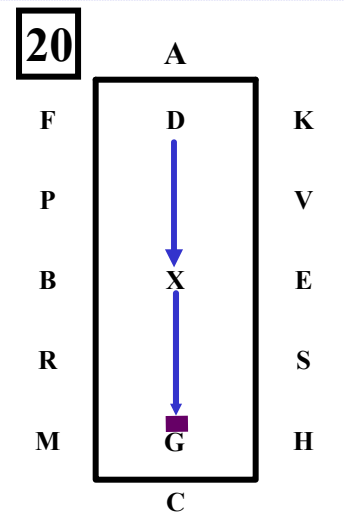

DXG ..... Extended Trot.
G ..... Halt.... Salute.
Leave the arena at Working Trot.

Colour Code ■ Halt or walk ■ Collected trot ■ Working trot ■ Extended trot ■ Rein back