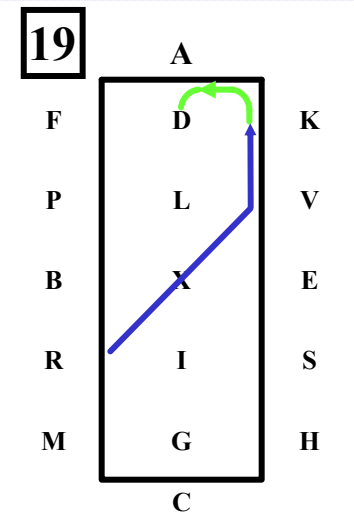

RXVK ...Extended Trot.
KAD.....Collected Trot.