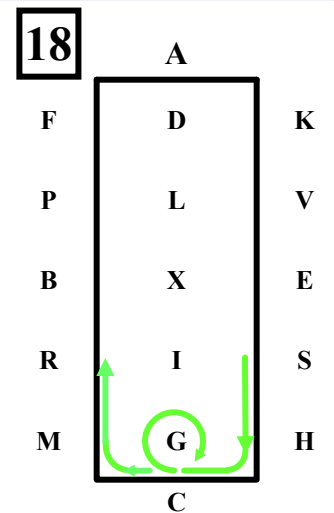

SHC ...Collected Trot.
C..... Reins in one hand, circle
right 15 metres.
CMR ...Collected Trot. Reins aw