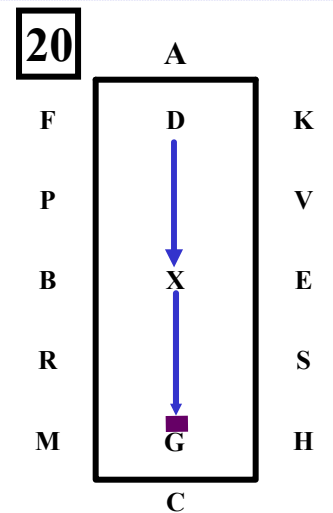

**8**

MX ... Extended Trot.

**9**

X ..... Reins in one hand.  
Collected Trot.  
Circle left 20 metres.

**10**

XF ..... Extended Trot.  
FAK..... Reins at will,  
Collected Trot.

**KE**.....Collected Trot.  
 15m deviation Reins in one Hand  
**E**.....Reins at will.

Working Trot 33m loop right  
 Halt perpendicular to the centre line  
 With the driver on the centre line.

Rein Back 3 metres.

Working Trot 33 m to the left.  
**AF**.....Working Trot.  
**F**.....Walk.

**FPXS** ... Walk.

**SHC** ...Collected Trot.  
**C**..... Reins in one hand, circle  
 right 15 metres.  
**CMR** ...Collected Trot. Reins aw

**RXVK** ...Extended Trot.  
**KAD**.....Collected Trot.

**DXG** ..... Extended Trot.  
**G** ..... Halt.... Salute.  
 Leave the arena at Working Trot.